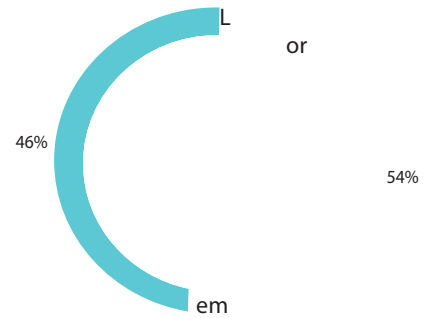

23 Minutes

It takes an average of 23 Minutes and 15 seconds to return to the original task after on interruption

-Gloria Mark-University Of California , Irvine

48%

Short Term memory recall decreases when Employees are exposed to high noise levels Compared to those in a quieter environment