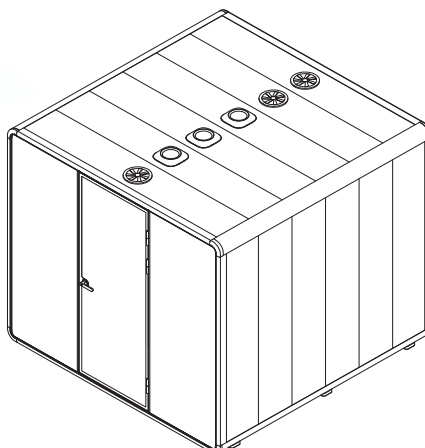

XL Size Soundproof Booth

Technical Details

Exterior Size	W2600mm(102.4")xD2605mm(102.6")xH2326mm(91.6")
Interior Size	W2462mm(96.9")xD2565mm(101")xH2146mm(84.5")
Weight	784 kg
Exterior Panels	Steel sheets laminated with recycled sound absorbing rockwool
Frame Structure	Matt black aluminum
Door frame	Matt black aluminum and stainless steel doorthread
Glass	5+5mm laminated door
Internal finishing	Fabric with 12mm high density PET sound absorbing panel
Floor finishing	Antistatic and stain resistant low loop pile carpet
Handle	High quality lever handle, Mix of black plastic and steel interior materials
Interior Panel	Steel sheets laminated with recycled sound absorbing rockwool
Caster	Yes. Hidden Pully System , can be adjusted or be removed
Light & Power	4000k light source, 220V & 12V-USB + USB type-C power source. Inside Saudi Arabia (UK) standard socket, and outer Saudi Arabia standard three legs plug
STC	Sound Transmission Class(STC) 30db(±5db)
Occupancy Light	Yes
Door Closer	With hidden door closer for self closing
Control System	With intelligence control dimmer to control lighting brightness, lighting color and ventilation system

Furniture options