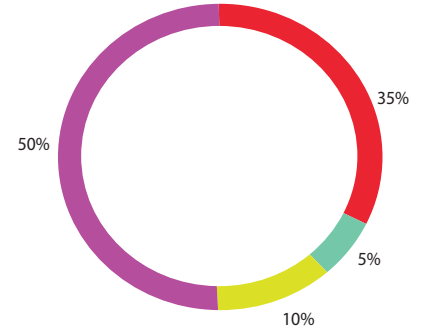

30 Minutes

An Active Worker Loses on a verge thirty minutes of work per day because of annoyance related Noise

-JNA Association

The Results Of Office Sound Environment Survey

- Very Much Disturbed by noise
- Slightly Disturbed
- Not all disturbed

Influence of Environmental Requirments on Concentration

- Noise
- Inadequate Lighting
- Inadequate microclimate
- Residual Concentration

66%

Office Workers are 66% Less Productive in an Open Plan Office than when left on their own