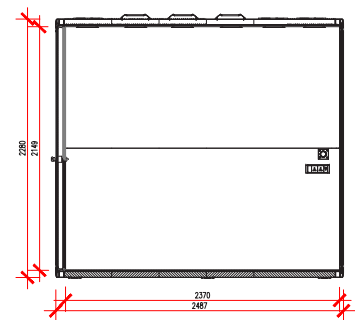

XL Size Soundproof Booth

Technical Details

Exterior Size	W2600mm(102.4")xD2605mm(102.6")xH2326mm(91.6")
Interior Size	W2462mm(96.9")xD2565mm(101")xH2146mm(84.5")
Weight	784 kg
Exterior Panels	Steel sheets laminated with recycled sound absorbing rockwool
Frame Structure	Matt black aluminum
Door frame	Matt black aluminum and stainless steel doorthread
Glass	5+5mm laminated door
Internal finishing	Fabric with 12mm high density PET sound absorbing panel
Floor finishing	Antistatic and stain resistant low loop pile carpet
Handle	High quality lever handle, Mix of black plastic and steel interior materials
Interior Panel	Steel sheets laminated with recycled sound absorbing rockwool
Caster	Yes. Hidden Pully System , can be adjusted or be removed
Light & Power	4000k light source, 220V & 12V-USB + USB type-C power source. Inside Saudi Arabia (UK) standard socket, and outer Saudi Arabia standard three legs plug
STC	Sound Transmission Class(STC) 30db(±5db)
Occupancy Light	Yes
Door Closer	With hidden door closer for self closing
Control System	With intelligence control dimmer to control lighting brightness, lighting color and ventilation system

Furniture options

180 Meeting Table
(800 Mm x 1800 mm x750 mm)

180 Bar Table
(765 mmx 1800 mm x 1050mm)

200 L Shape Sofa
(2000mm x 1630 mm x800mm)

Swivel Arm Chair
(815mm x600mmx720 mm)

FRONT VIEW

SIDE VIEW