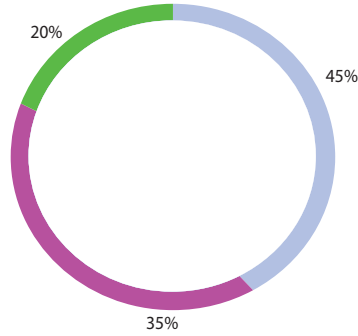

30 Minutes

An Active Worker Loses on a verge thirty minutes of work per day because of annoyance related Noise

-JNA Association

The Results Of Office Sound Environment Survey

- Very Much Disturbed by noise
- Slightly Disturbed
- Not all disturbed