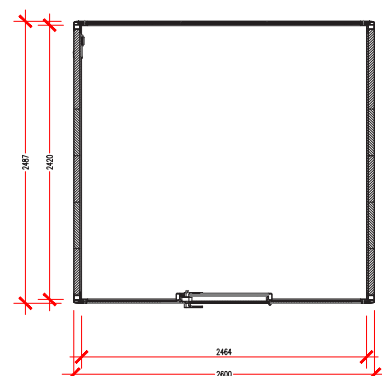

XL Size Soundproof Booth

Technical Details

Exterior Size	W2600mm(102.4")xD2605mm(102.6")xH2326mm(91.6")
Interior Size	W2462mm(96.9")xD2565mm(101")xH2146mm(84.5")
Weight	784 kg
Exterior Panels	Steel sheets laminated with recycled sound absorbing rockwool
Frame Structure	Matt black aluminum
Door frame	Matt black aluminum and stainless steel doorthread
Glass	5+5mm laminated door
Internal finishing	Fabric with 12mm high density PET sound absorbing panel
Floor finishing	Antistatic and stain resistant low loop pile carpet
Handle	High quality lever handle, Mix of black plastic and steel interior materials
Interior Panel	Steel sheets laminated with recycled sound absorbing rockwool
Caster	Yes. Hidden Pully System , can be adjusted or be removed
Light & Power	4000k light source, 220V & 12V-USB + USB type-C power source. Inside Saudi Arabia (UK) standard socket, and outer Saudi Arabia standard three legs plug
STC	Sound Transmission Class(STC) 30db(±5db)
Occupancy Light	Yes
Door Closer	With hidden door closer for self closing
Control System	With intelligence control dimmer to control lighting brightness, lighting color and ventilation system

Furniture options