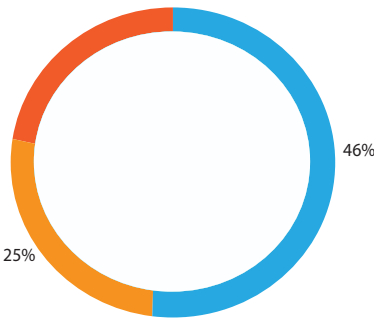

66%

Office Workers are 66% Less Productive in an Open Plan Office than when left on their own

-Julian Treasure-The Sound Agency

Noise Sources Were Found to be disturbing

- Conversations
- Office Machines
- Telephone

Ratio Of Employees that Report Feeling Often bothered by Noise