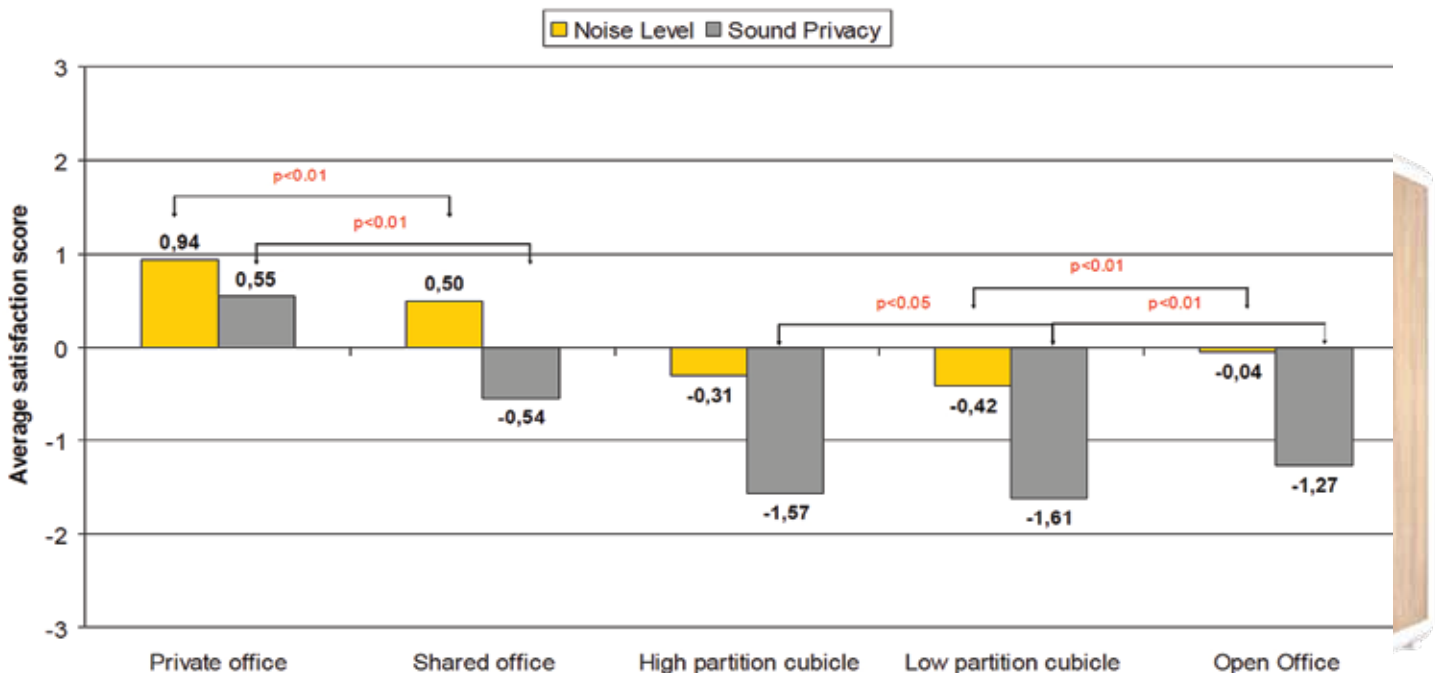

48%

Short Term memory recall decreases when Employees are exposed to high noise levels Compared to those in a quieter environment

-Journal For Applied Psychology

Acoustic Satisfaction in open -Plan Offices : Review and Recomendatiions By Manna Navai , Jeniffer A. Veitch

Acoustic Issue In Open -Plan offices : A Typological Analysis By Sara Delle Macchie, Simone Secchi,